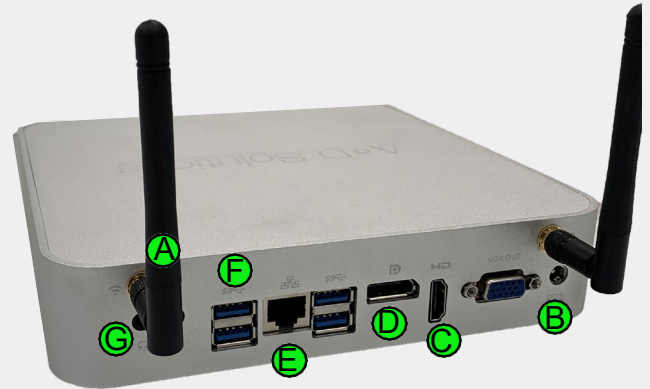

SMART PC

For optional use with SHARP
AQUOS BOARDS and VIDEO WALLS

Onyx DP-I7 PC

- Intel Core i7-7700HQ Kabylake Processor
- 8 GB DDR4 3200MHz RAM
- 256GB M.2 SSD Hard Drive
- Windows 10 Professional (64 bit)
- 5G Built-In Wi-Fi | Dual Antenna
- HDMI/DP with 4k Support
- Pre-loaded with Sharp Pen and Sharp Display Connect software

Onyx DP-I7 Offers

- High Performance I7 Slim Form Factor
- Quiet Operation
- Low-Power Consumption
- Connect multiple Aquos boards for a full white board experience

EXCLUSIVE FOR SHARP

SERVICE	Pre-Image all storage drives with SHARP Golden Image. Imaged drive includes: Sharp Pen Software and Sharp Display Connect Software.
HARDWARE	Custom AQUOS BOARD mounting solution
WARRANTY	1-Year Replacement Warranty
INSTRUCTION MATERIAL	Includes an installation guide that contains instructions for mounting Onyx PC, power adaptor and bracket

For more info please contact: ONYX@myadsusa.com or www.myonyxtech.com

Front:

- A) Power Button
- B) 2 x USB 2.0

Back:

- A) 2 x WI-FI Antennae Input
- B) DC Power Input
- C) HDMI (4K)
- D) DisplayPort (4K)
- E) RJ45 Gigabit LAN
- F) 4 x USB 3.0
- G) Microphone & Speaker Ports

Windows 10 Pro means business.

Slim Design

- Slim 1.3 Liter Metal Chassis, Silver
- Size: 7.05" x 7.05" x 2.05"
- Operating Temperature 0-50° C
- 150W Power

Intel Core i7-7700HQ

This MINI PC is powered by the Intel Core i7-7700HQ, a quad-core processor based on the Skylake architecture. In addition to four CPU cores with Hyper-Threading clocked at 3.8 GHz, the chip also integrates an HD Graphics 630 GPU and a dual-channel DDR4-3200 memory controller